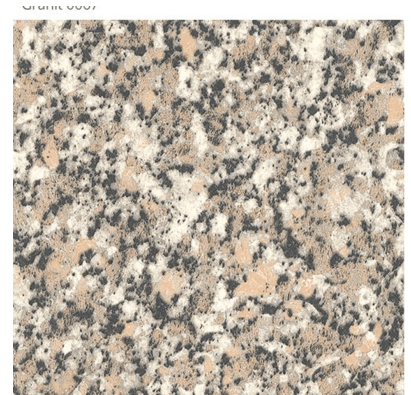

3.540rsd

Timber white

Maritimo pine

Wenge

Seagrass light

MIGO

Ploče za stolove smartline 80x80

~~10.620 rsd~~

5.310rsd

Tilia tree

Cacao

Ploče za stolove smartline 70x70

~~8.496 rsd~~

4.248rsd

Seagrass dark

Black granit

Granit

MIGO

Ploče za stolove smartline 120x80

~~14.160 rsd~~

7.080rsd

Pure white

Urban spruce

Beton